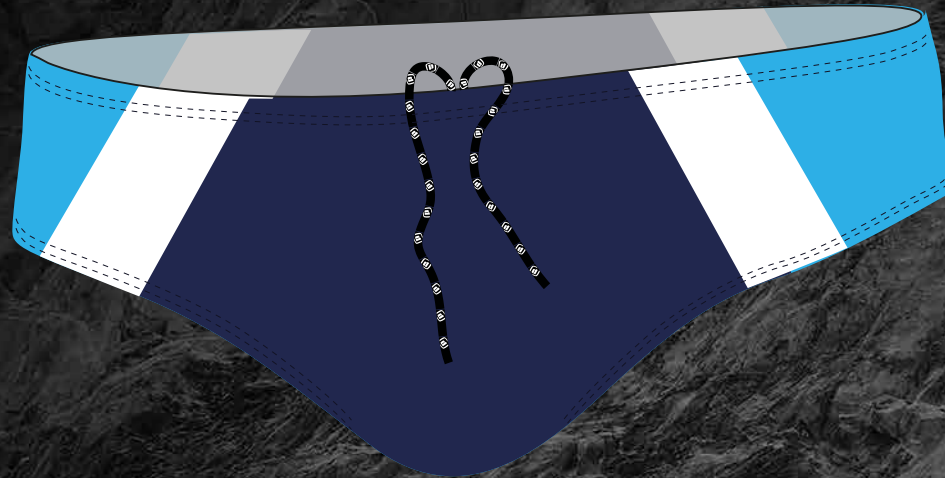

SS 2016 Z3R0D Techpack

MAIN COLOUR

BINDING COLOUR

SEAM COLOUR

HERITAGE BRIEF #1

SS 2016 Z3R0D Techpack

MAIN COLOUR

BINDING COLOUR

SEAM COLOUR

Z3R0D

SWIMCAP

SS 2016 Z3R0D Techpack

MAIN COLOUR

BINDING COLOUR

SEAM COLOUR